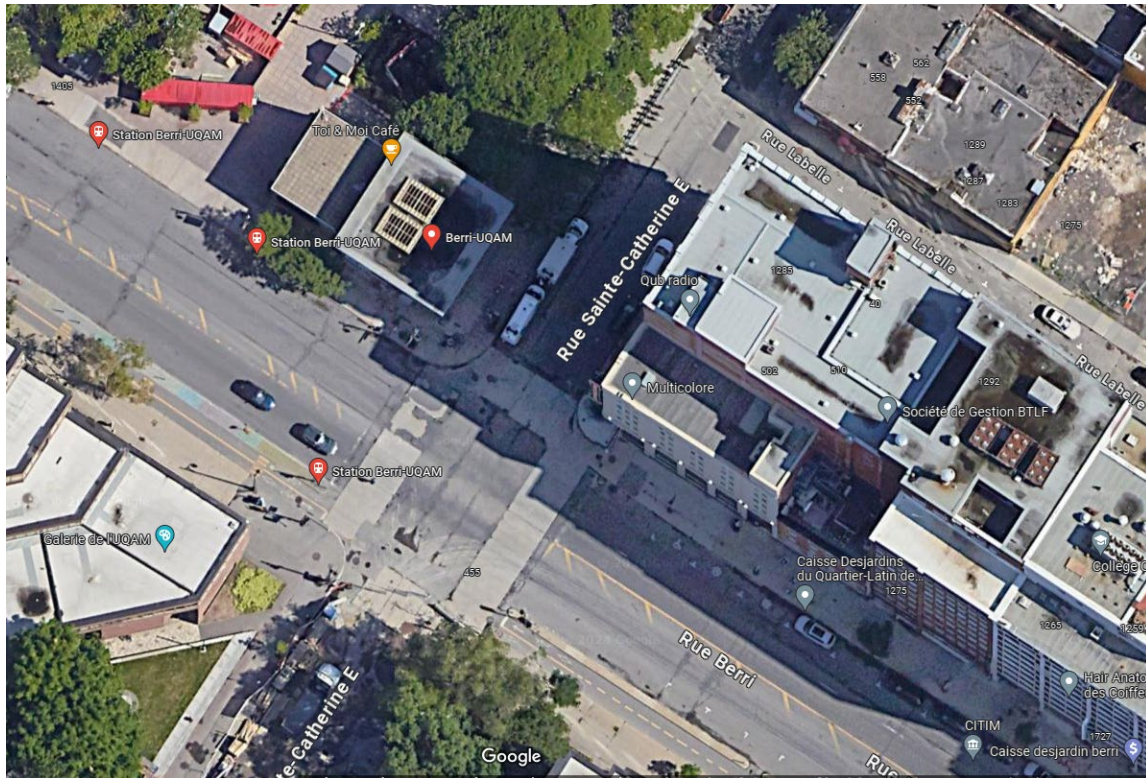

Shuttles departure times and locations

From Montréal

Departure time: 6:30 am

Meeting point: at the intersection of Berri and Sainte-Catherine East

Boarding time: 6:15 am

From Université de Sherbrooke

Departure time: 6:30 am

Meeting point: in the back of parking lot PJ2, located near the outdoor stadium Centre sportif Yvon-Lamarche, Campus principal, 2500 Bd de l'Université, Sherbrooke, QC J1K 2R1.

Boarding time: 6:15 am